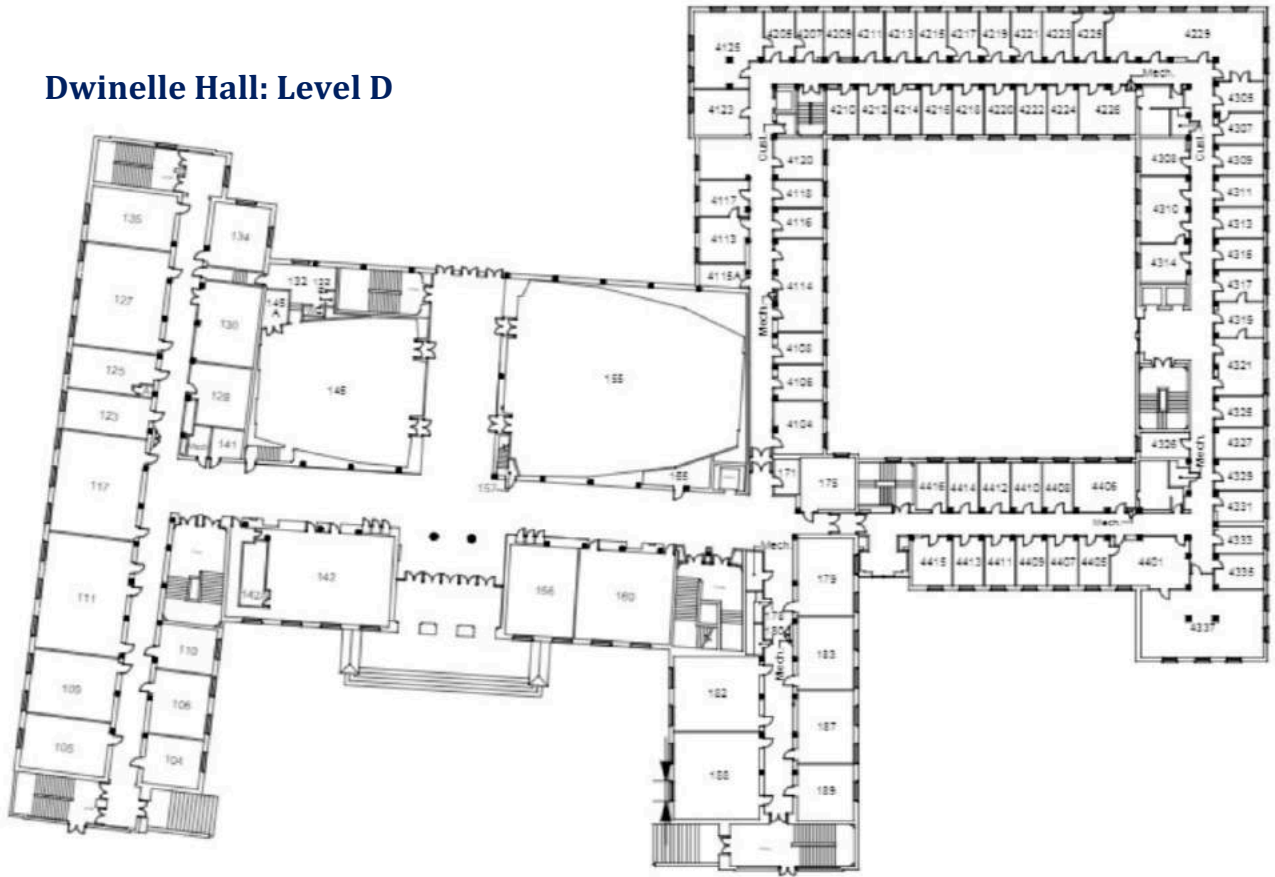

ALPHA EPSILON PI WEST COAST CONCLAVE

UC Berkeley, February 23, 2019

CAMPUS MAP

Event Locations: Dwinelle Hall (A) , Wheeler Hall (B), and Hillel (C)

Schedule:

Dwinelle Hall: Level D

Wheeler Hall: Level 1