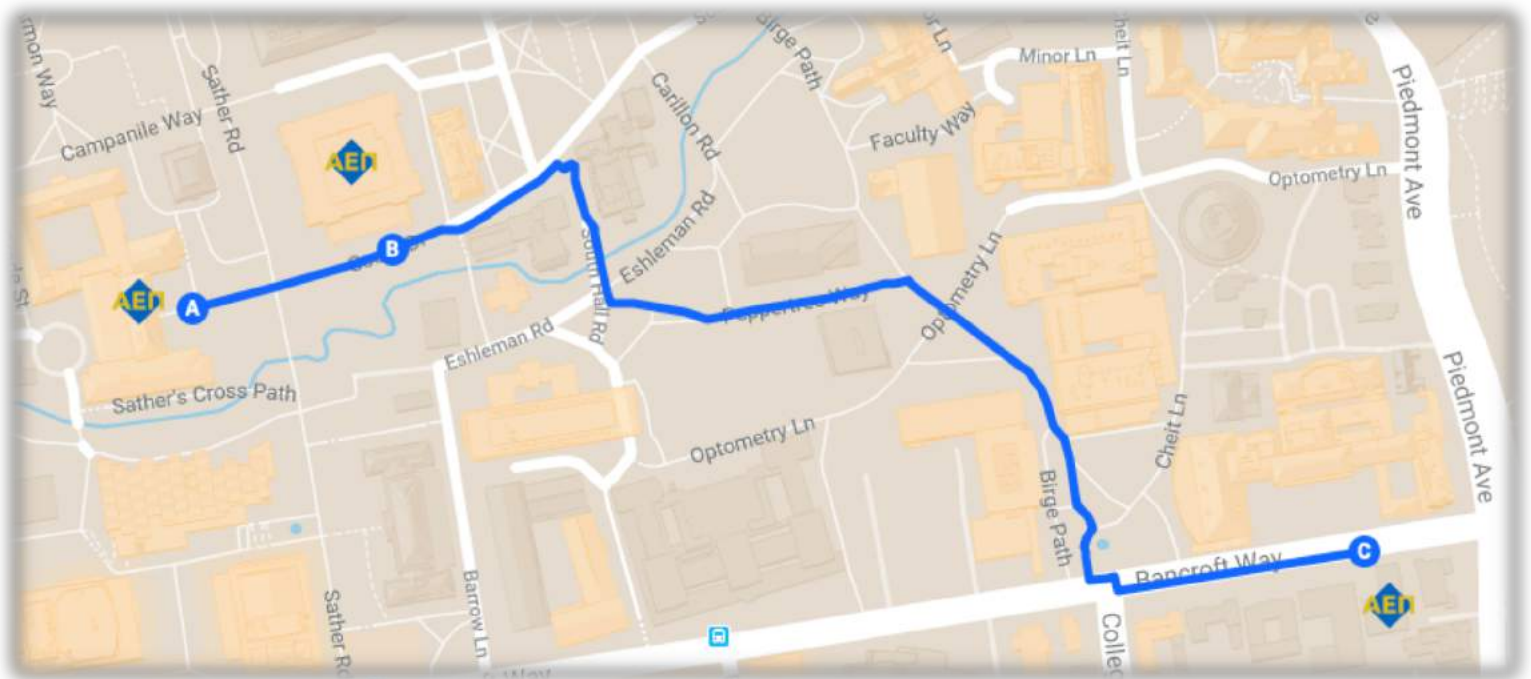

ALPHA EPSILON PI WEST COAST CONCLAVE

UC Berkeley, February 23, 2019

CAMPUS MAP

Event Locations: Dwinelle Hall (A) , Wheeler Hall (B), and Hillel (C)

Schedule:

Dwinelle Hall: Level D

Wheeler Hall: Level 1