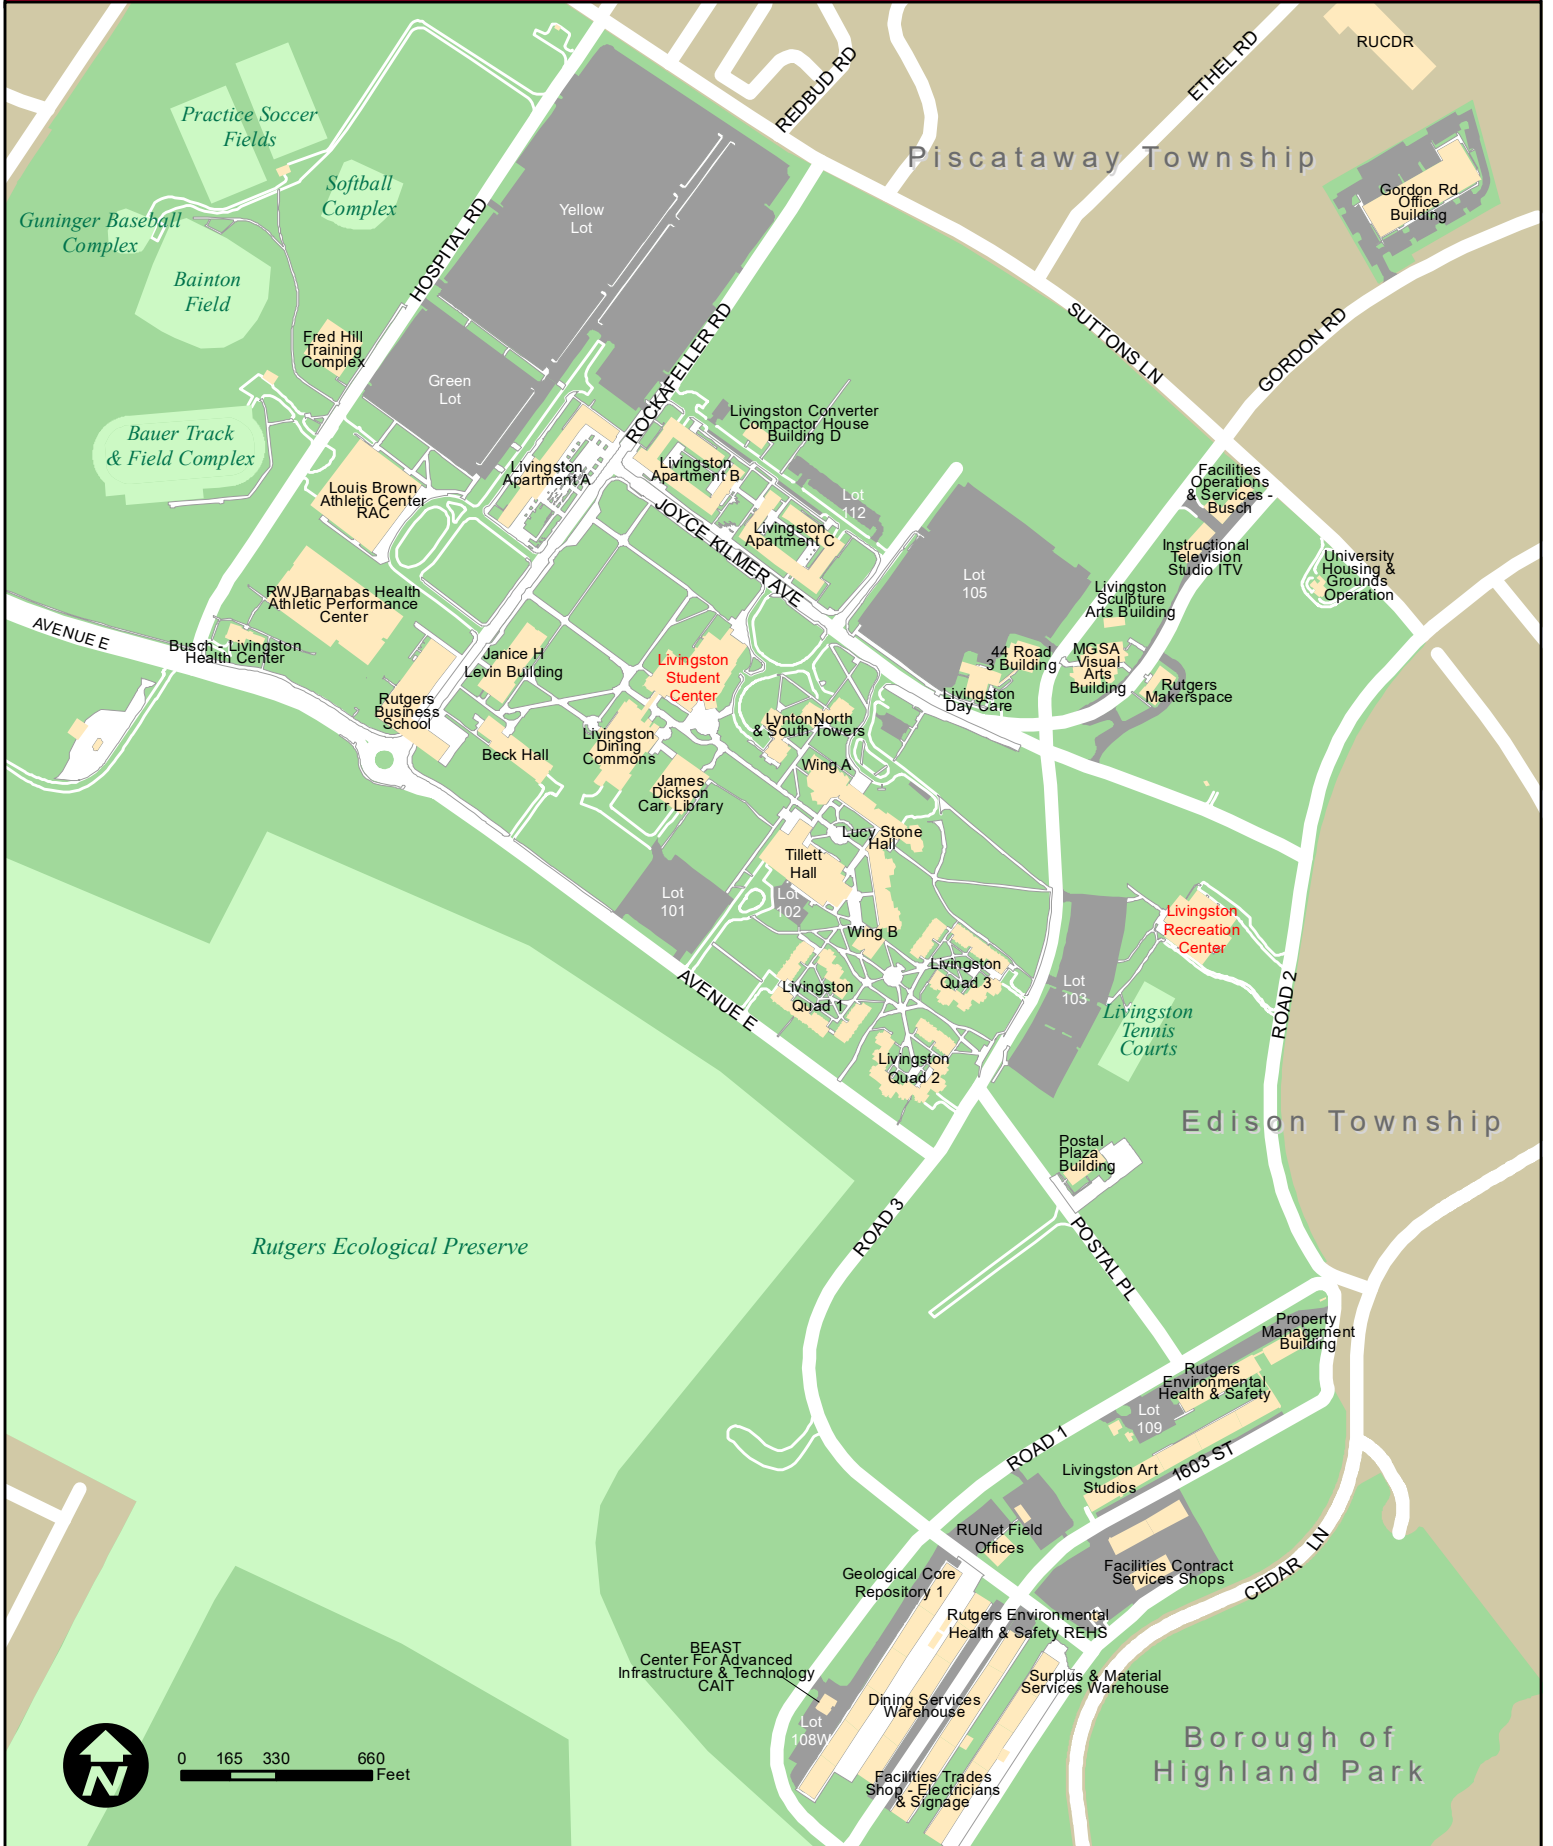

## Rutgers University - New Brunswick: Livingston

0 165 330 660 Feet